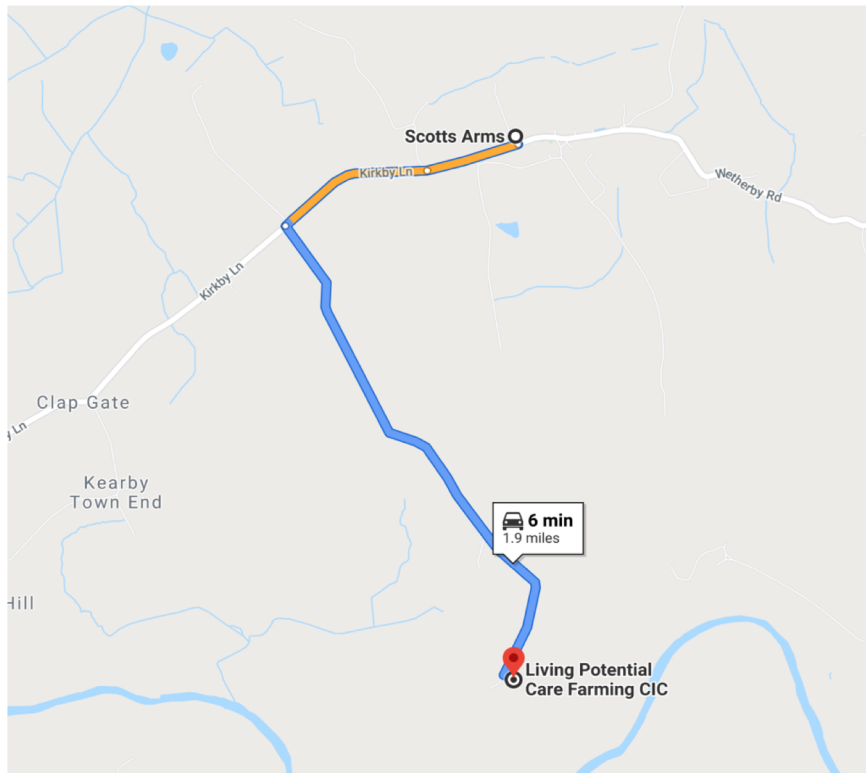

Lead Talent, The Granary Office, LS22 4BN

Turn onto Paddock House Lane.

After approximately 1/2 mile you will see the Carlshead Business Park on your right.

Continue on the road as it bends to the left, passing the cottages on your right.

There will be a sign saying Bridal Path, please ignore and carry straight on.

Continue on the road right down to the bottom (do not turn off) where you will find parking on the left.

Walk around to the courtyard and we are up the steps in the corner.

Our home is signposted up the stairs.

A warm welcome awaits.