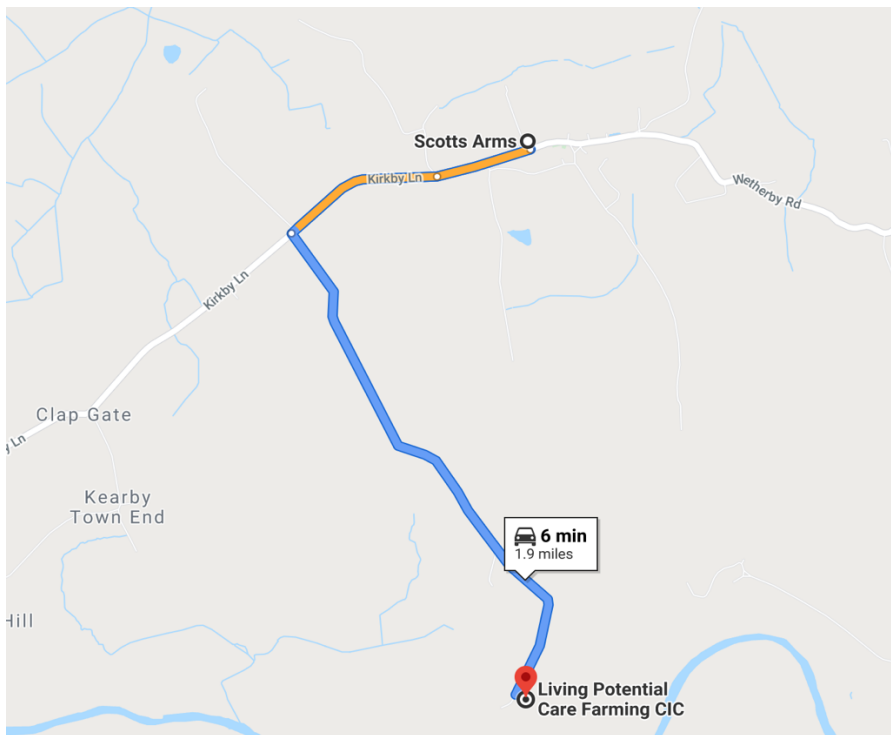

Where To Find Us.

Directions to Lead Talent HQ, Sicklinghall

Turn onto Paddock House Lane.

After approximately 1/2 mile you will see the Carlshead Business Park on your right.

Continue on the road as it bends to the left, passing the cottages on your right.

There will be a sign saying Bridal Path, please ignore and carry straight on.

Continue on the road right down to the bottom (do not turn off) where you will find parking on the left.

Walk around to the courtyard and we are up the steps in the corner.

Our home is signposted up the stairs.

A warm welcome awaits.

Lead Talent Ltd

The Granary office, Carlstonhill Farm,
Paddock House Lane,
Sicklinghall,
Wetherby,
LS22 4BN